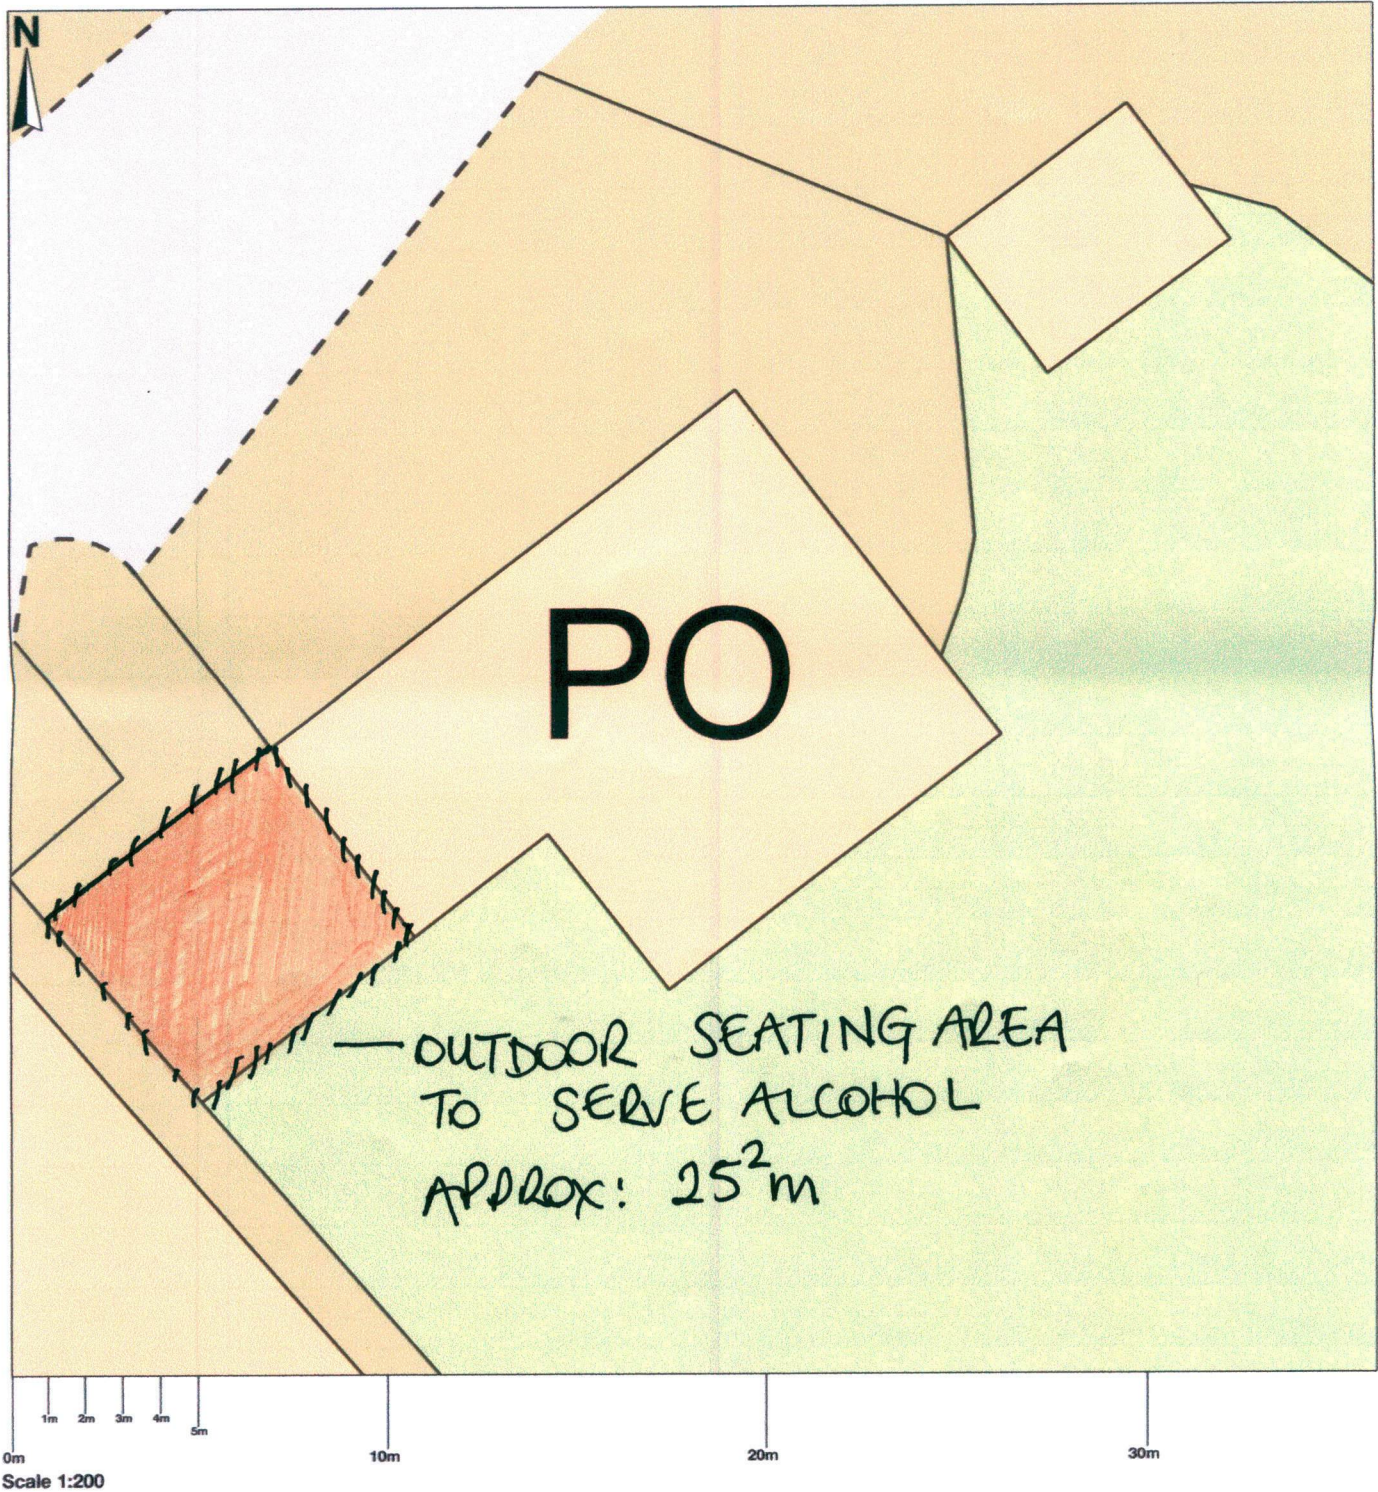

BISTRO RESTAURANT

DETAILS

+ Add Object

↔ Set size

* Freeze Walls

MAIN ENTRANCE

- LICENSABLE AREA
- SEATING
- TABLES
- BAR/WELDING DESK
- FIRE EXIT
- FIRE ALARM PUSH BUTTON
- FIRE EXTINGUISHER

GROUND FLOOR

+ Add Room

+ Add Object

3D VIEW

DETAILS

Rotate Floor

Three Villages Cafe

Three Villages Cafe